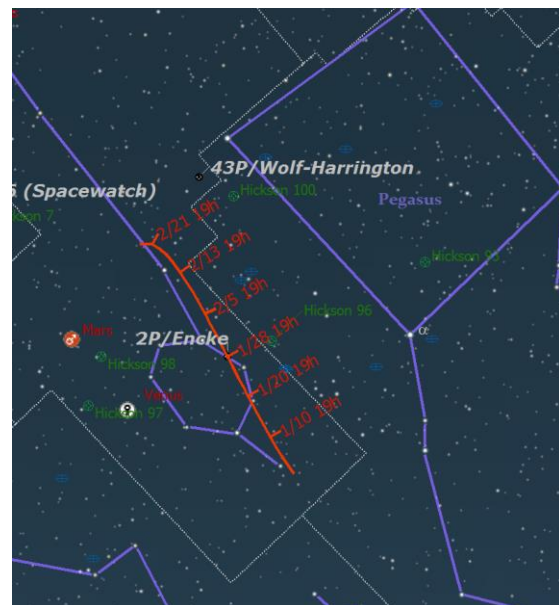

Comets

Comet 2P (Enke)

Comet 2P (Enke) is in constellation Pisces; it is magnitude 11.8 and expected to brighten to magnitude 10.8 by the end of the month. The coma is 5.5 arc min in size.