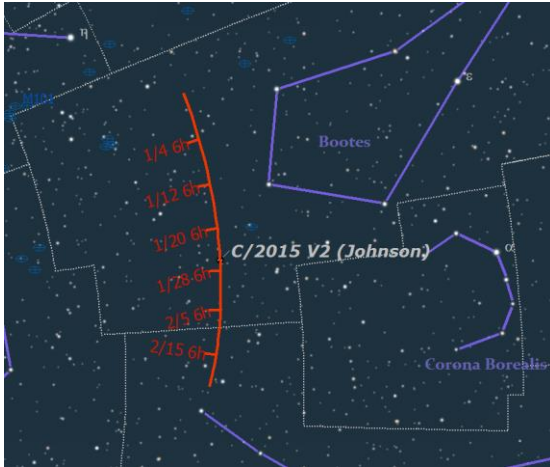

Comet C/2015 V2 (Johnson)

Comet C/2015 V2 (Johnson) is in constellation Bootes. It is magnitude 10.2 in brightness and the coma is 2.7 arc min in size. It is expected to brighten to magnitude 9.6 at the end of this month.